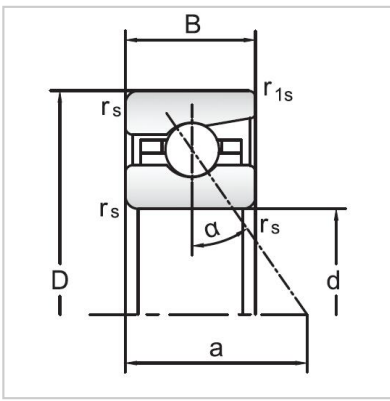

Angular Contact Ball Bearings

70 Series Angular Contact Ball Bearings-7006AC

Bearing NO.	7006AC
Dimensions(mm)	
d	30
D	55
B	13
r _{amin}	1
r _{lmin}	0.3
Mounting dimensions	
da min	34.5
Da/Db max	50.5
ra max	1
rb max	0.3
Loading kN	
Cr	14.9
Cor	10.9
Limited Speed r/min	
Lub.	24000
Oil.	38000
Prelaoding N	
A(L)	130
B(M)	390
C(H)	780
Axial rigidityRa N/μm	
A(L)	92
B(M)	128
C(H)	161
Weight Kg ≈	0.11