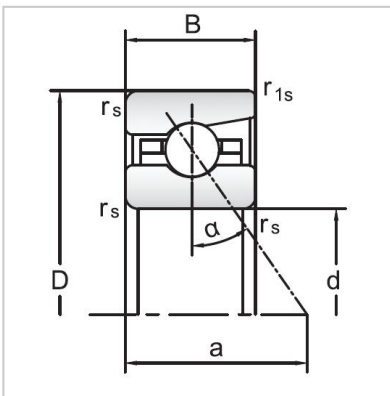

Angular Contact Ball Bearings

70 Series Angular Contact Ball Bearings-7006AC

Bearing NO.	7006AC
Dimensions(mm)	
d	30
D	55
B	13
r _{amin}	1
r _{lmin}	0.3
Mounting dimensions	
da min	34.5
Da/Db max	50.5
ra max	1
rb max	0.3
Loading kN	
Cr	14.9
Cor	10.9
Limited Speed r/min	
Lub.	24000
Oil.	38000
Prelaoding N	
A(L)	130
B(M)	390
C(H)	780
Axial rigidityRa N/μm	
A(L)	92
B(M)	128
C(H)	161
Weight Kg ≈	0.11