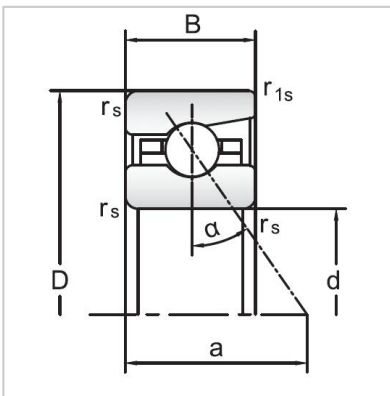

Angular Contact Ball Bearings

70 Series Angular Contact Ball Bearings-7005C

Bearing NO.	7005C
Dimensions(mm)	
d	25
D	47
B	12
ramin	0.6
r1min	0.15
Mounting dimensions	
da min	29
Da/Db max	43
ra max	0.6
rb max	0.15
Loading kN	
Cr	12.9
Cor	8.7
Limited Speed r/min	
Lub.	34000
Oil.	50000
Prelaoding N	
A(L)	65
B(M)	190
C(H)	380
Axial rigidityRa N/μm	
A(L)	29
B(M)	42
C(H)	53
Weight Kg ≈	0.07