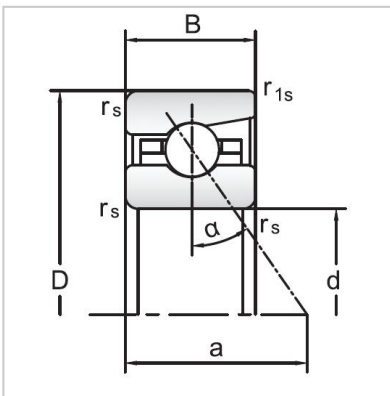

## Angular Contact Ball Bearings

### 70 Series Angular Contact Ball Bearings-7005C

Bearing NO.	<b>7005C</b>
Dimensions(mm)	
d	25
D	47
B	12
ramin	0.6
r1min	0.15
Mounting dimensions	
da min	29
Da/Db max	43
ra max	0.6
rb max	0.15
Loading kN	
Cr	12.9
Cor	8.7
Limited Speed r/min	
Lub.	34000
Oil.	50000
Prelaoding N	
A(L)	65
B(M)	190
C(H)	380
Axial rigidityRa N/μm	
A(L)	29
B(M)	42
C(H)	53
Weight Kg ≈	0.07