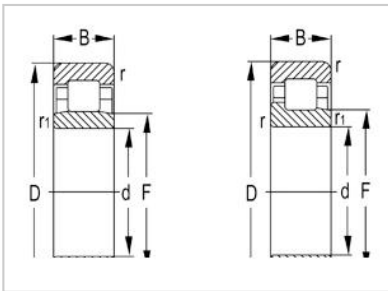

NU Series Cylindrical Roller Bearing

NU2200 Series-**NU2211E**

Designation	NU2211E
Principal Dimensions(mm)	
d	55
D	100
B	25
rs min	1.5
rs1min	1.1
Basic Load Ratings(KN)	
Dynamic(Cr)	97
Static(Cor)	114
Limited Speed(rpm)	
Grease	5600
Oil	6600
Weight	
(kg)	0.968