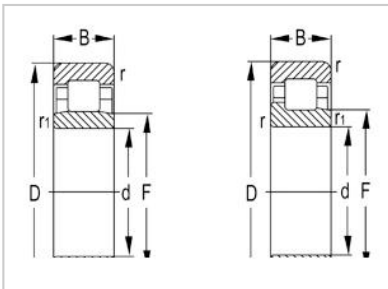

NU Series Cylindrical Roller Bearing

NU2200 Series-**NU2207E**

Designation	NU2207E
Principal Dimensions(mm)	
d	35
D	72
B	23
rs min	1.1
rs1min	0.6
Basic Load Ratings(KN)	
Dynamic(Cr)	61.5
Static(Cor)	65.5
Limited Speed(rpm)	
Grease	8500
Oil	10000
Weight (kg)	0.455