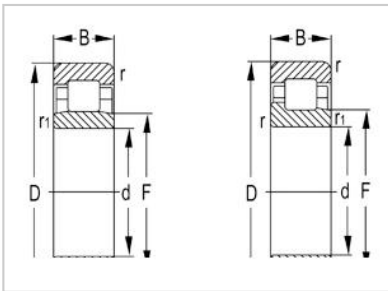

### NJ300Series-NJ311E

Designation	<b>NJ311E</b>
Principal Dimensions(mm)	
d	55
D	120
B	29
rs min	2
rs1min	2
Basic Load Ratings(KN)	
Dynamic(Cr)	137
Static(Cor)	143
Limited Speed(rpm)	
Grease	5300
Oil	6300
Weight	
(kg)	1.65