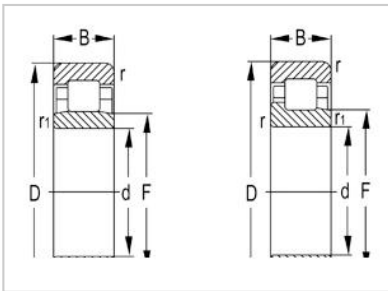

NU Series Cylindrical Roller Bearing

NU1000 Series-**NU1010**

Designation	NU1010
Principal Dimensions(mm)	
d	50
D	80
B	16
rs min	1
rs1min	0.6
Basic Load Ratings(KN)	
Dynamic(Cr)	32
Static(Cor)	36
Limited Speed(rpm)	
Grease	8900
Oil	11000
Weight (kg)	0.295