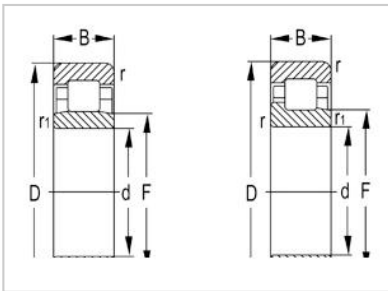

### NU2200 Series-**NU2208E**

Designation	<b>NU2208E</b>
Principal Dimensions(mm)	
d	40
D	80
B	23
rs min	1.1
rs1min	1.1
Basic Load Ratings(KN)	
Dynamic(Cr)	72.5
Static(Cor)	77.5
Limited Speed(rpm)	
Grease	7600
Oil	8900
Weight (kg)	0.552