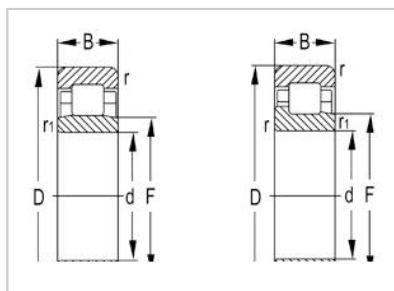

### NU200 Series-NU212

Designation	<b>NU212</b>
Principal Dimensions(mm)	
d	60
D	110
B	22
rs min	1.5
rs1min	1.5
Basic Load Ratings(KN)	
Dynamic(Cr)	68.5
Static(Cor)	75
Limited Speed(rpm)	
Grease	6400
Oil	7600
Weight	
(kg)	0.818