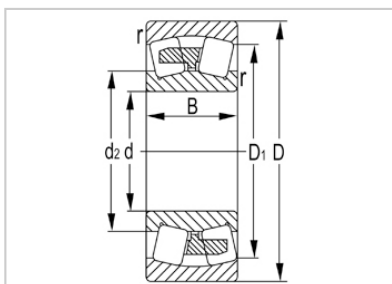

## Spherical Roller Bearing

22300 Series Spherical Roller Bearing-**22326K**

|                          |               |
|--------------------------|---------------|
| Designation              | <b>22326K</b> |
| Principal Dimensions(mm) |               |
| d                        | 130           |
| D                        | 280           |
| B                        | 93            |
| rs min                   | 4             |
| Basic Load Ratings(KN)   |               |
| Dynamic(Cr)              | 1000          |
| Static(Cor)              | 1290          |
| Limited Speed(rpm)       |               |
| Grease                   | 1200          |
| Oil                      | 1800          |
| Weight<br>(kg)           | 26.2          |