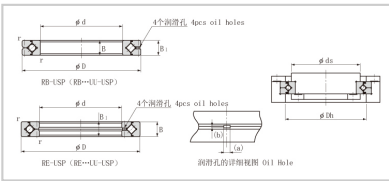

Crossed Roller Bearing

RB series Crossed Roller Bearing-100

Shaft diameter	100
Model No.	RB10016
Major dimensions	
Inner diameter	100
Outer diameter	140
Roller pitch circle diameter	119.3
Width	16
Greasing hole	3.5-1.6
rmin	1
Shoulder dimensions	
ds	109
Dh	129
Basic load rating	
kN	31.7
kN	48.6
kg	0.83